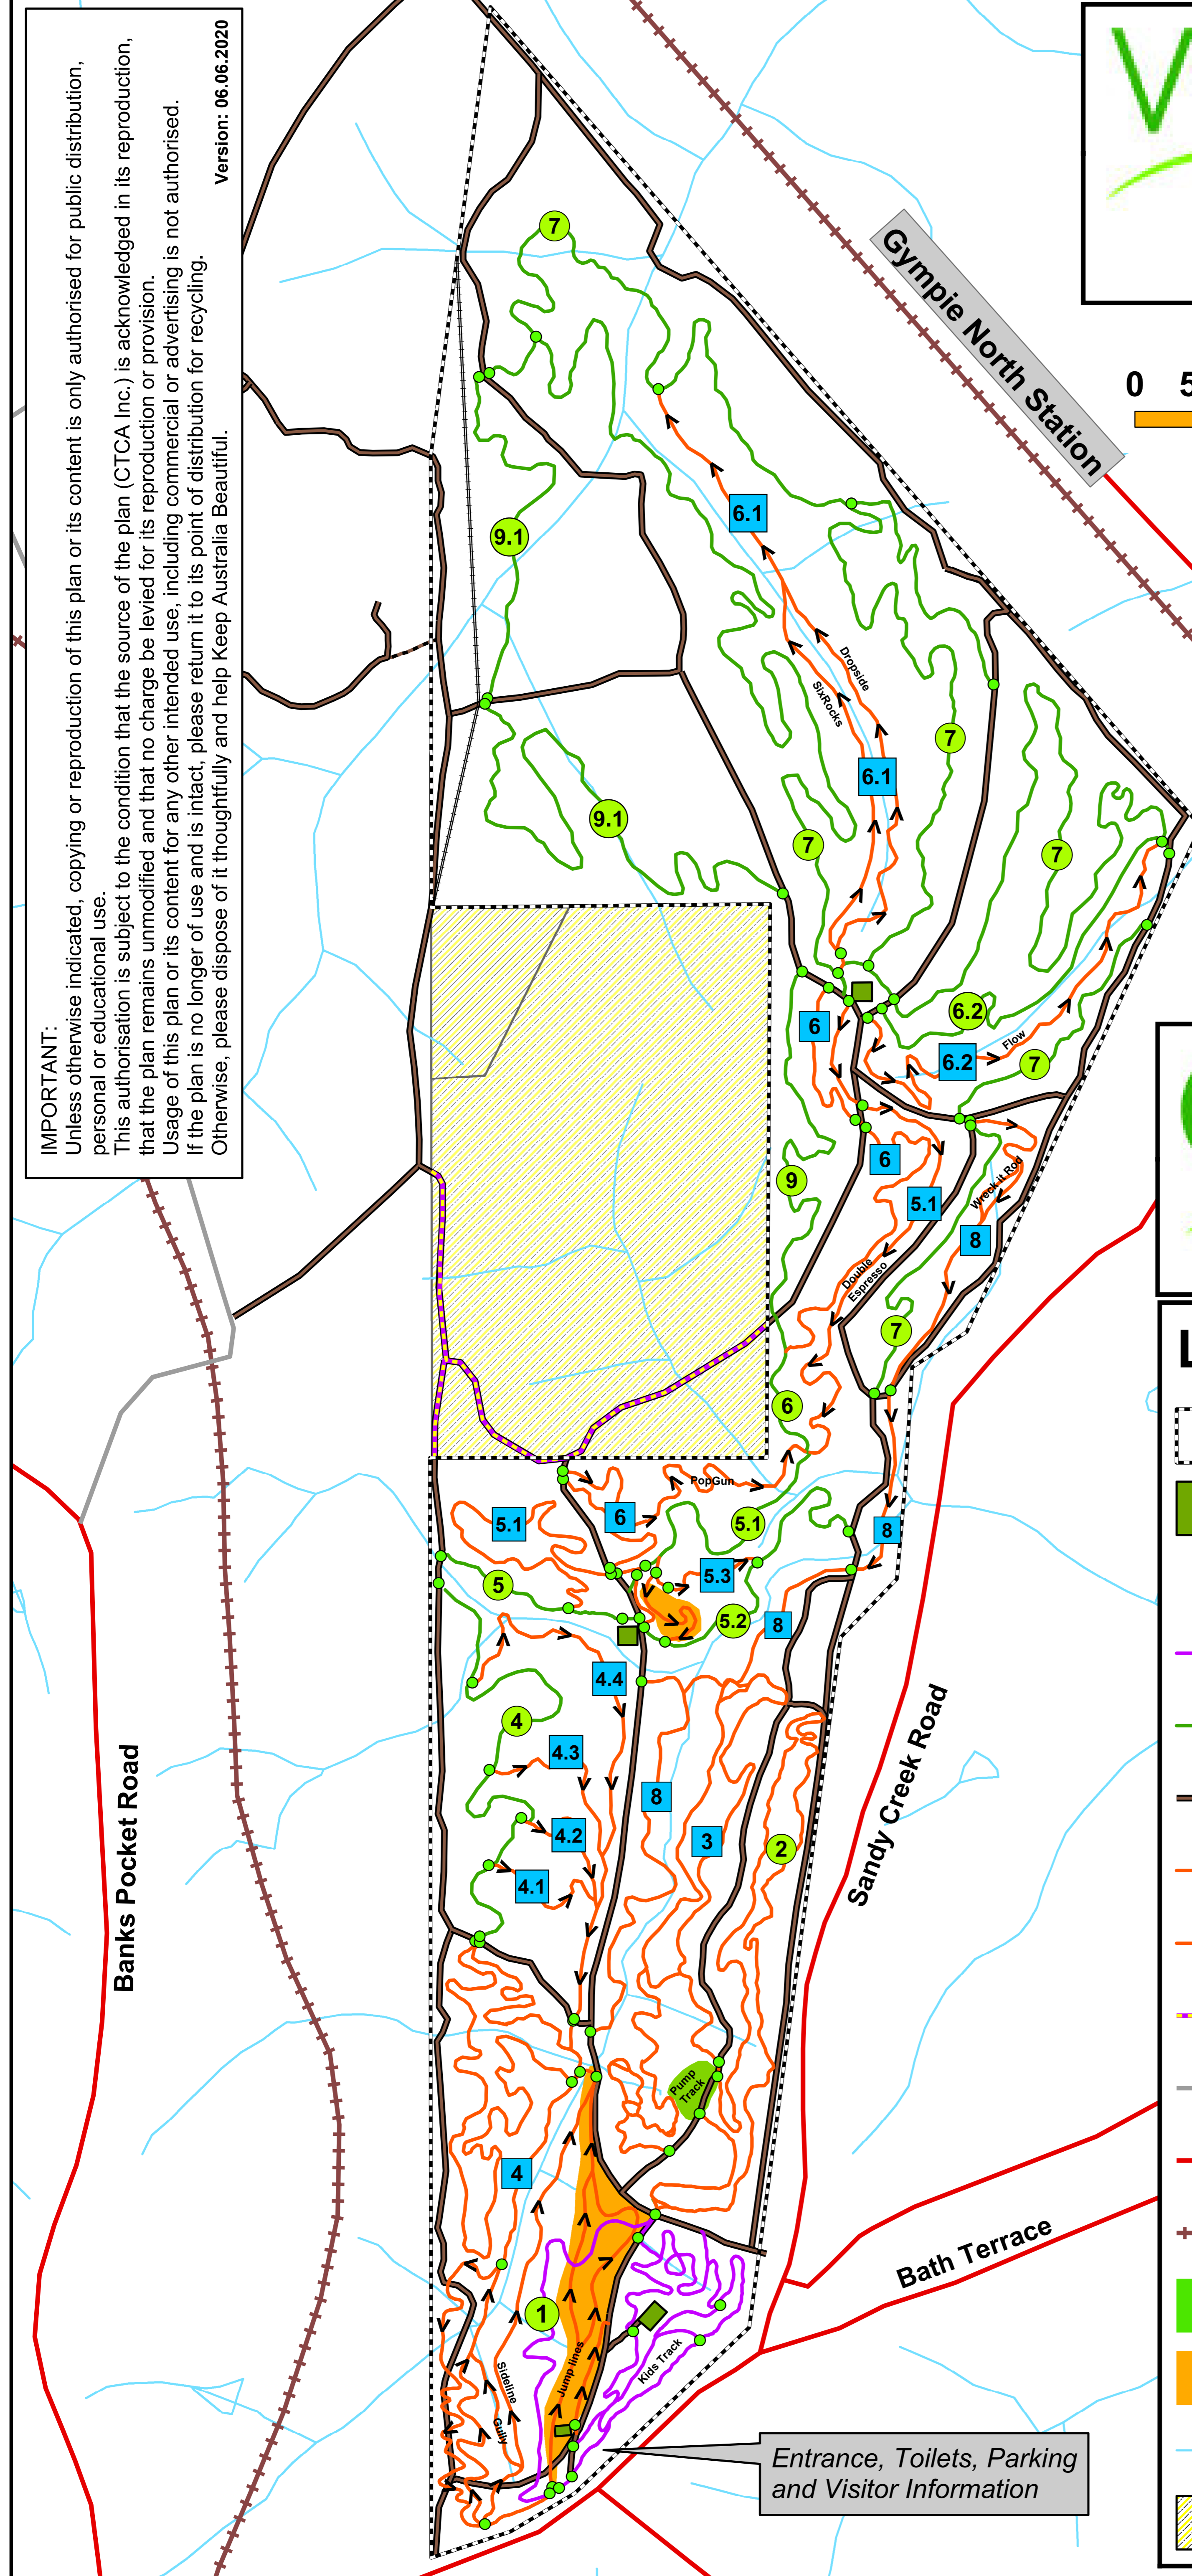

VicHeights TRAIL

CTCAinc

COOLOOLA TRAIL CARE ALLIANCE

Legend

- CTCA Lease Boundary
- Shelter
- Trail Marker
- Kids Track
- Singletrack (Shared Use)
- Fire Road (Shared Use)
- Singletrack (Bike Only)
- One Way Only
- Restricted Use (No Entry)
- Gravel Road (Public)
- Sealed Road (Public)
- Rail Line
- Pump Track
- Jumps Track
- Creeks and Gullies
- Firing Range - KEEP OUT !

IMPORTANT:
Unless otherwise indicated, copying or reproduction of this plan or its content is only authorised for public distribution, personal or educational use.
This authorisation is subject to the condition that the source of the plan (CTCA Inc.) is acknowledged in its reproduction, that the plan remains unmodified and that no charge be levied for its reproduction or provision.
Usage of this plan or its content for any other intended use, including commercial or advertising is not authorised.
If the plan is no longer of use and is intact, please return it to its point of distribution for recycling.
Otherwise, please dispose of it thoughtfully and help Keep Australia Beautiful.

Version: 06.06.2020

Entrance, Toilets, Parking and Visitor Information