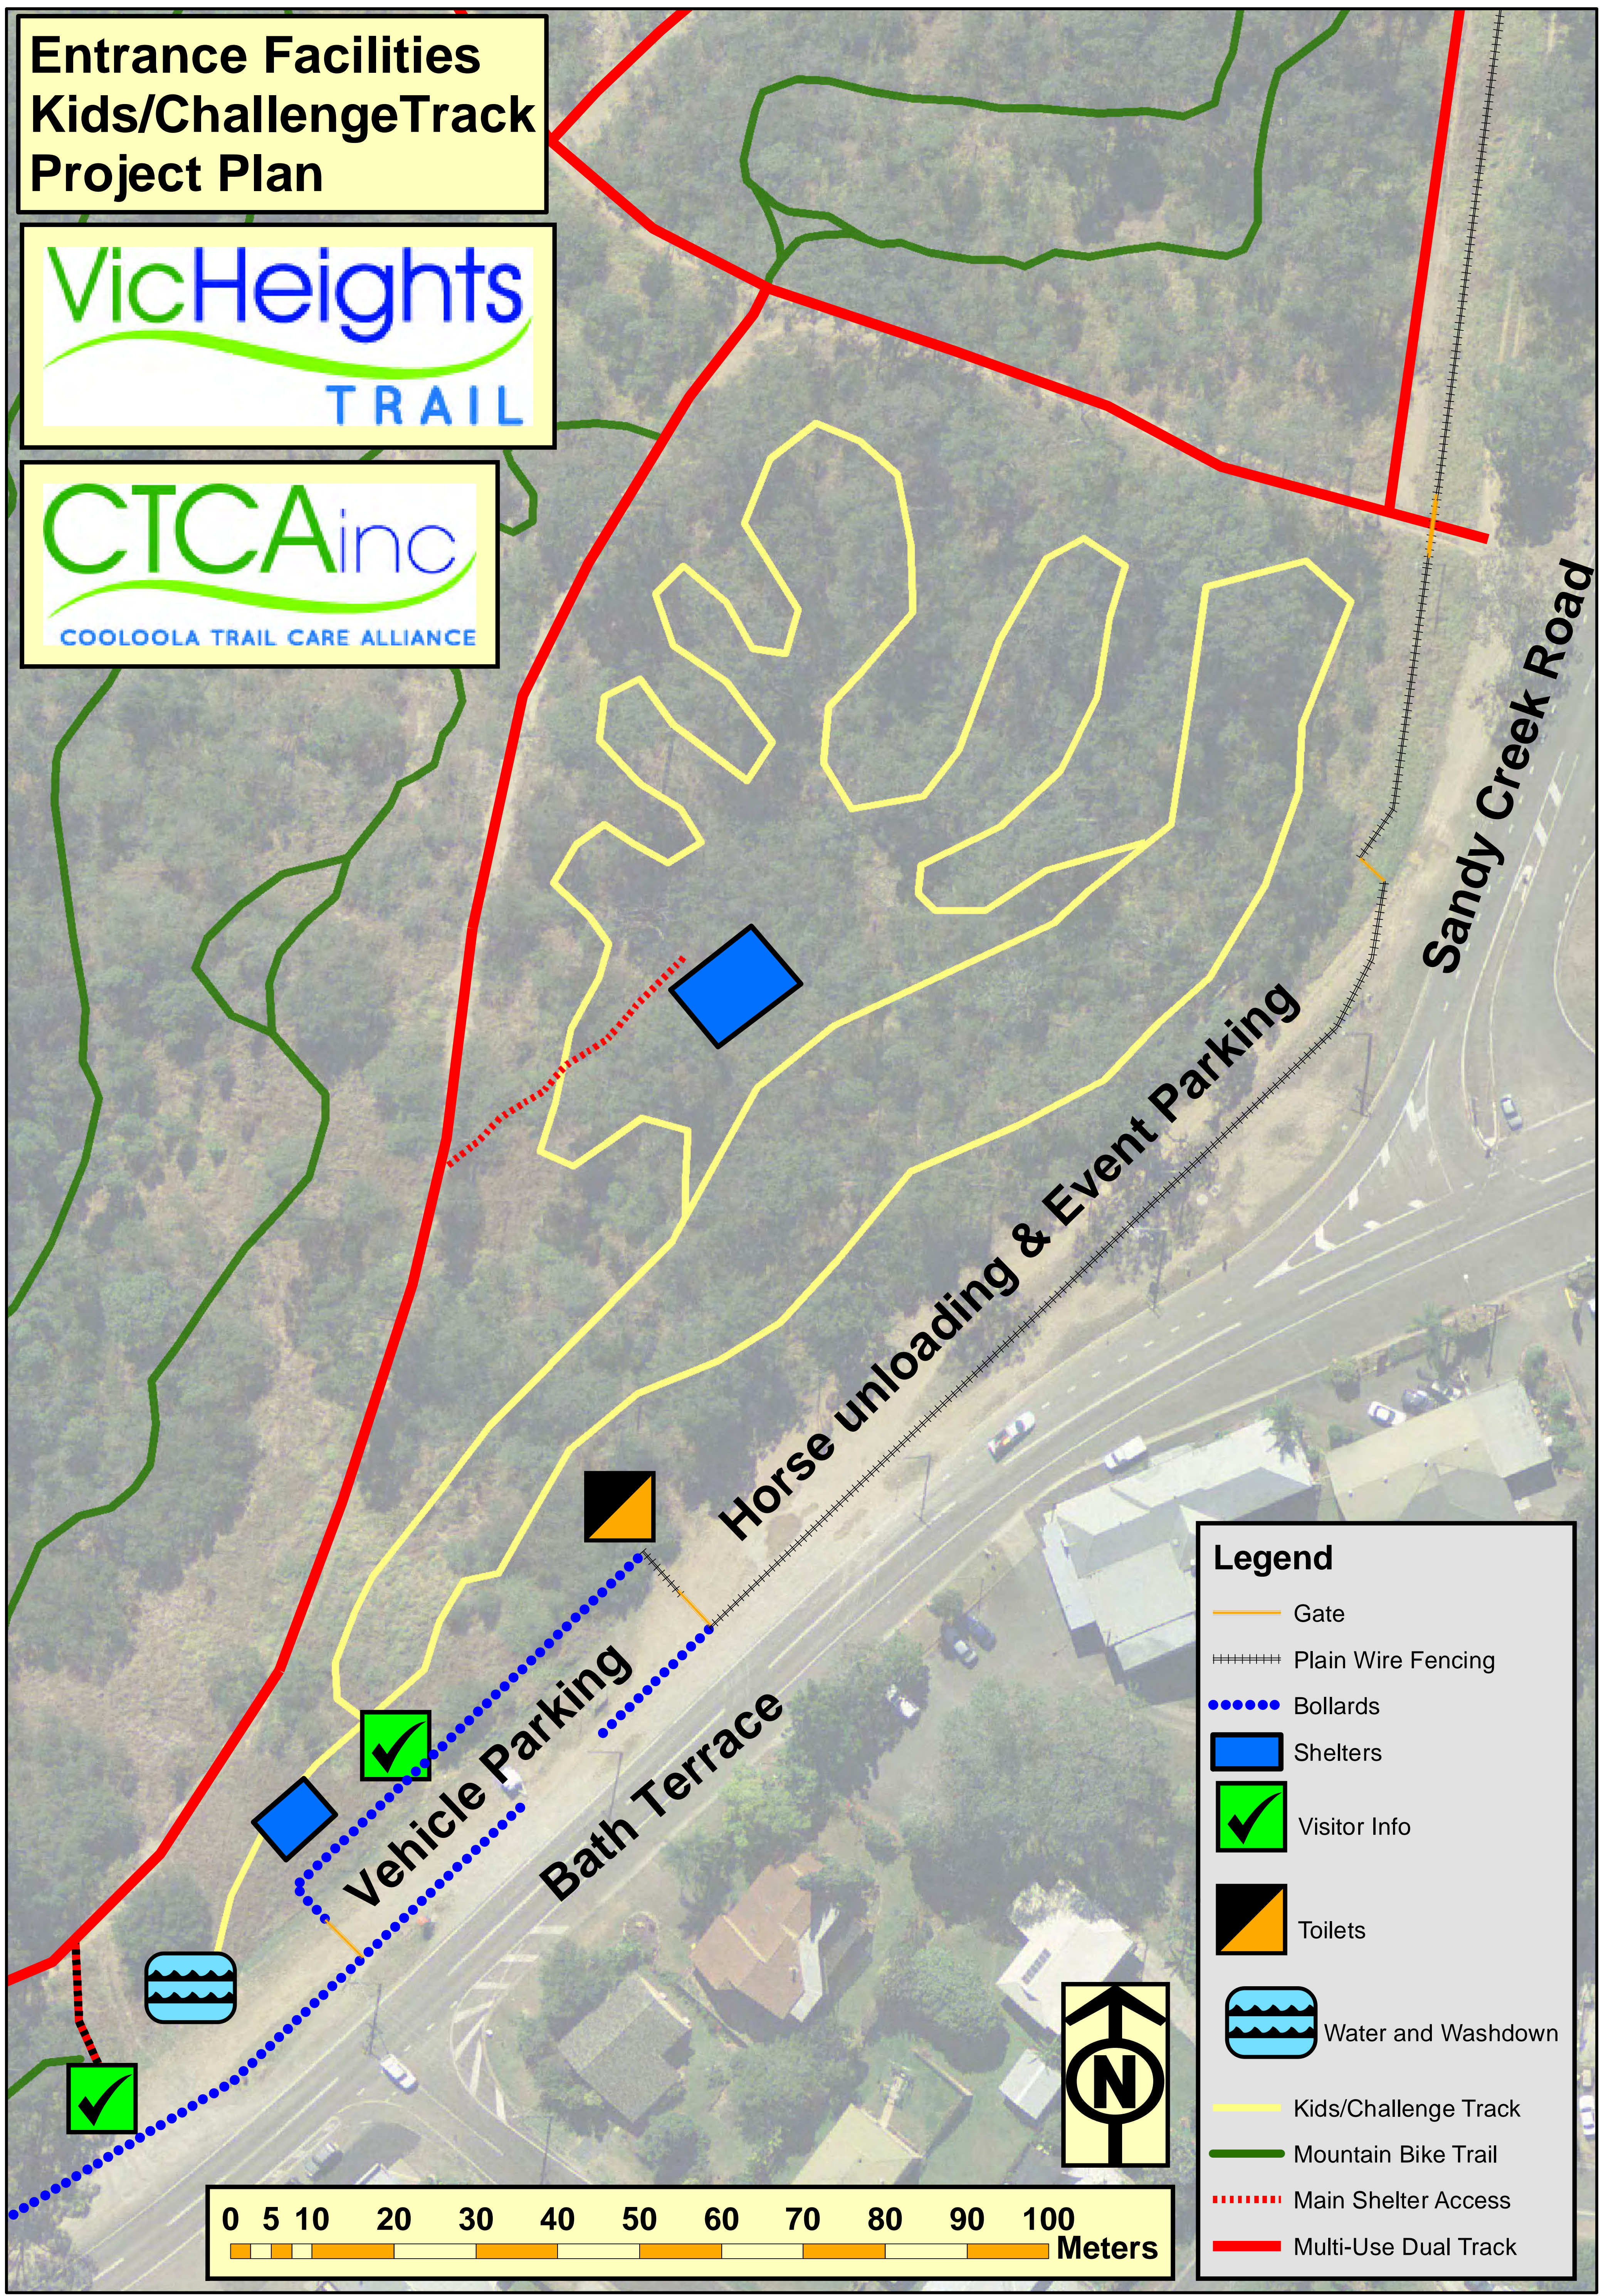

**Entrance Facilities
Kids/Challenge Track
Project Plan**

Sandy Creek Road

Horse unloading & Event Parking

Vehicle Parking

Bath Terrace

Legend

- Gate
- Plain Wire Fencing
- Bollards
- Shelters
- Visitor Info
- Toilets
- Water and Washdown
- Kids/Challenge Track
- Mountain Bike Trail
- Main Shelter Access
- Multi-Use Dual Track